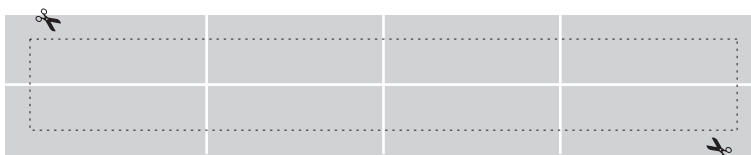

Click Inside Rectangles to Enter Text.

Click Inside Rectangles to Enter Text.

Avaya IP Phone 1608 Labels
DESI® part number 13270
To order: www.desi.com
800-814-3922

Trim labels by carefully cutting on dotted lines.